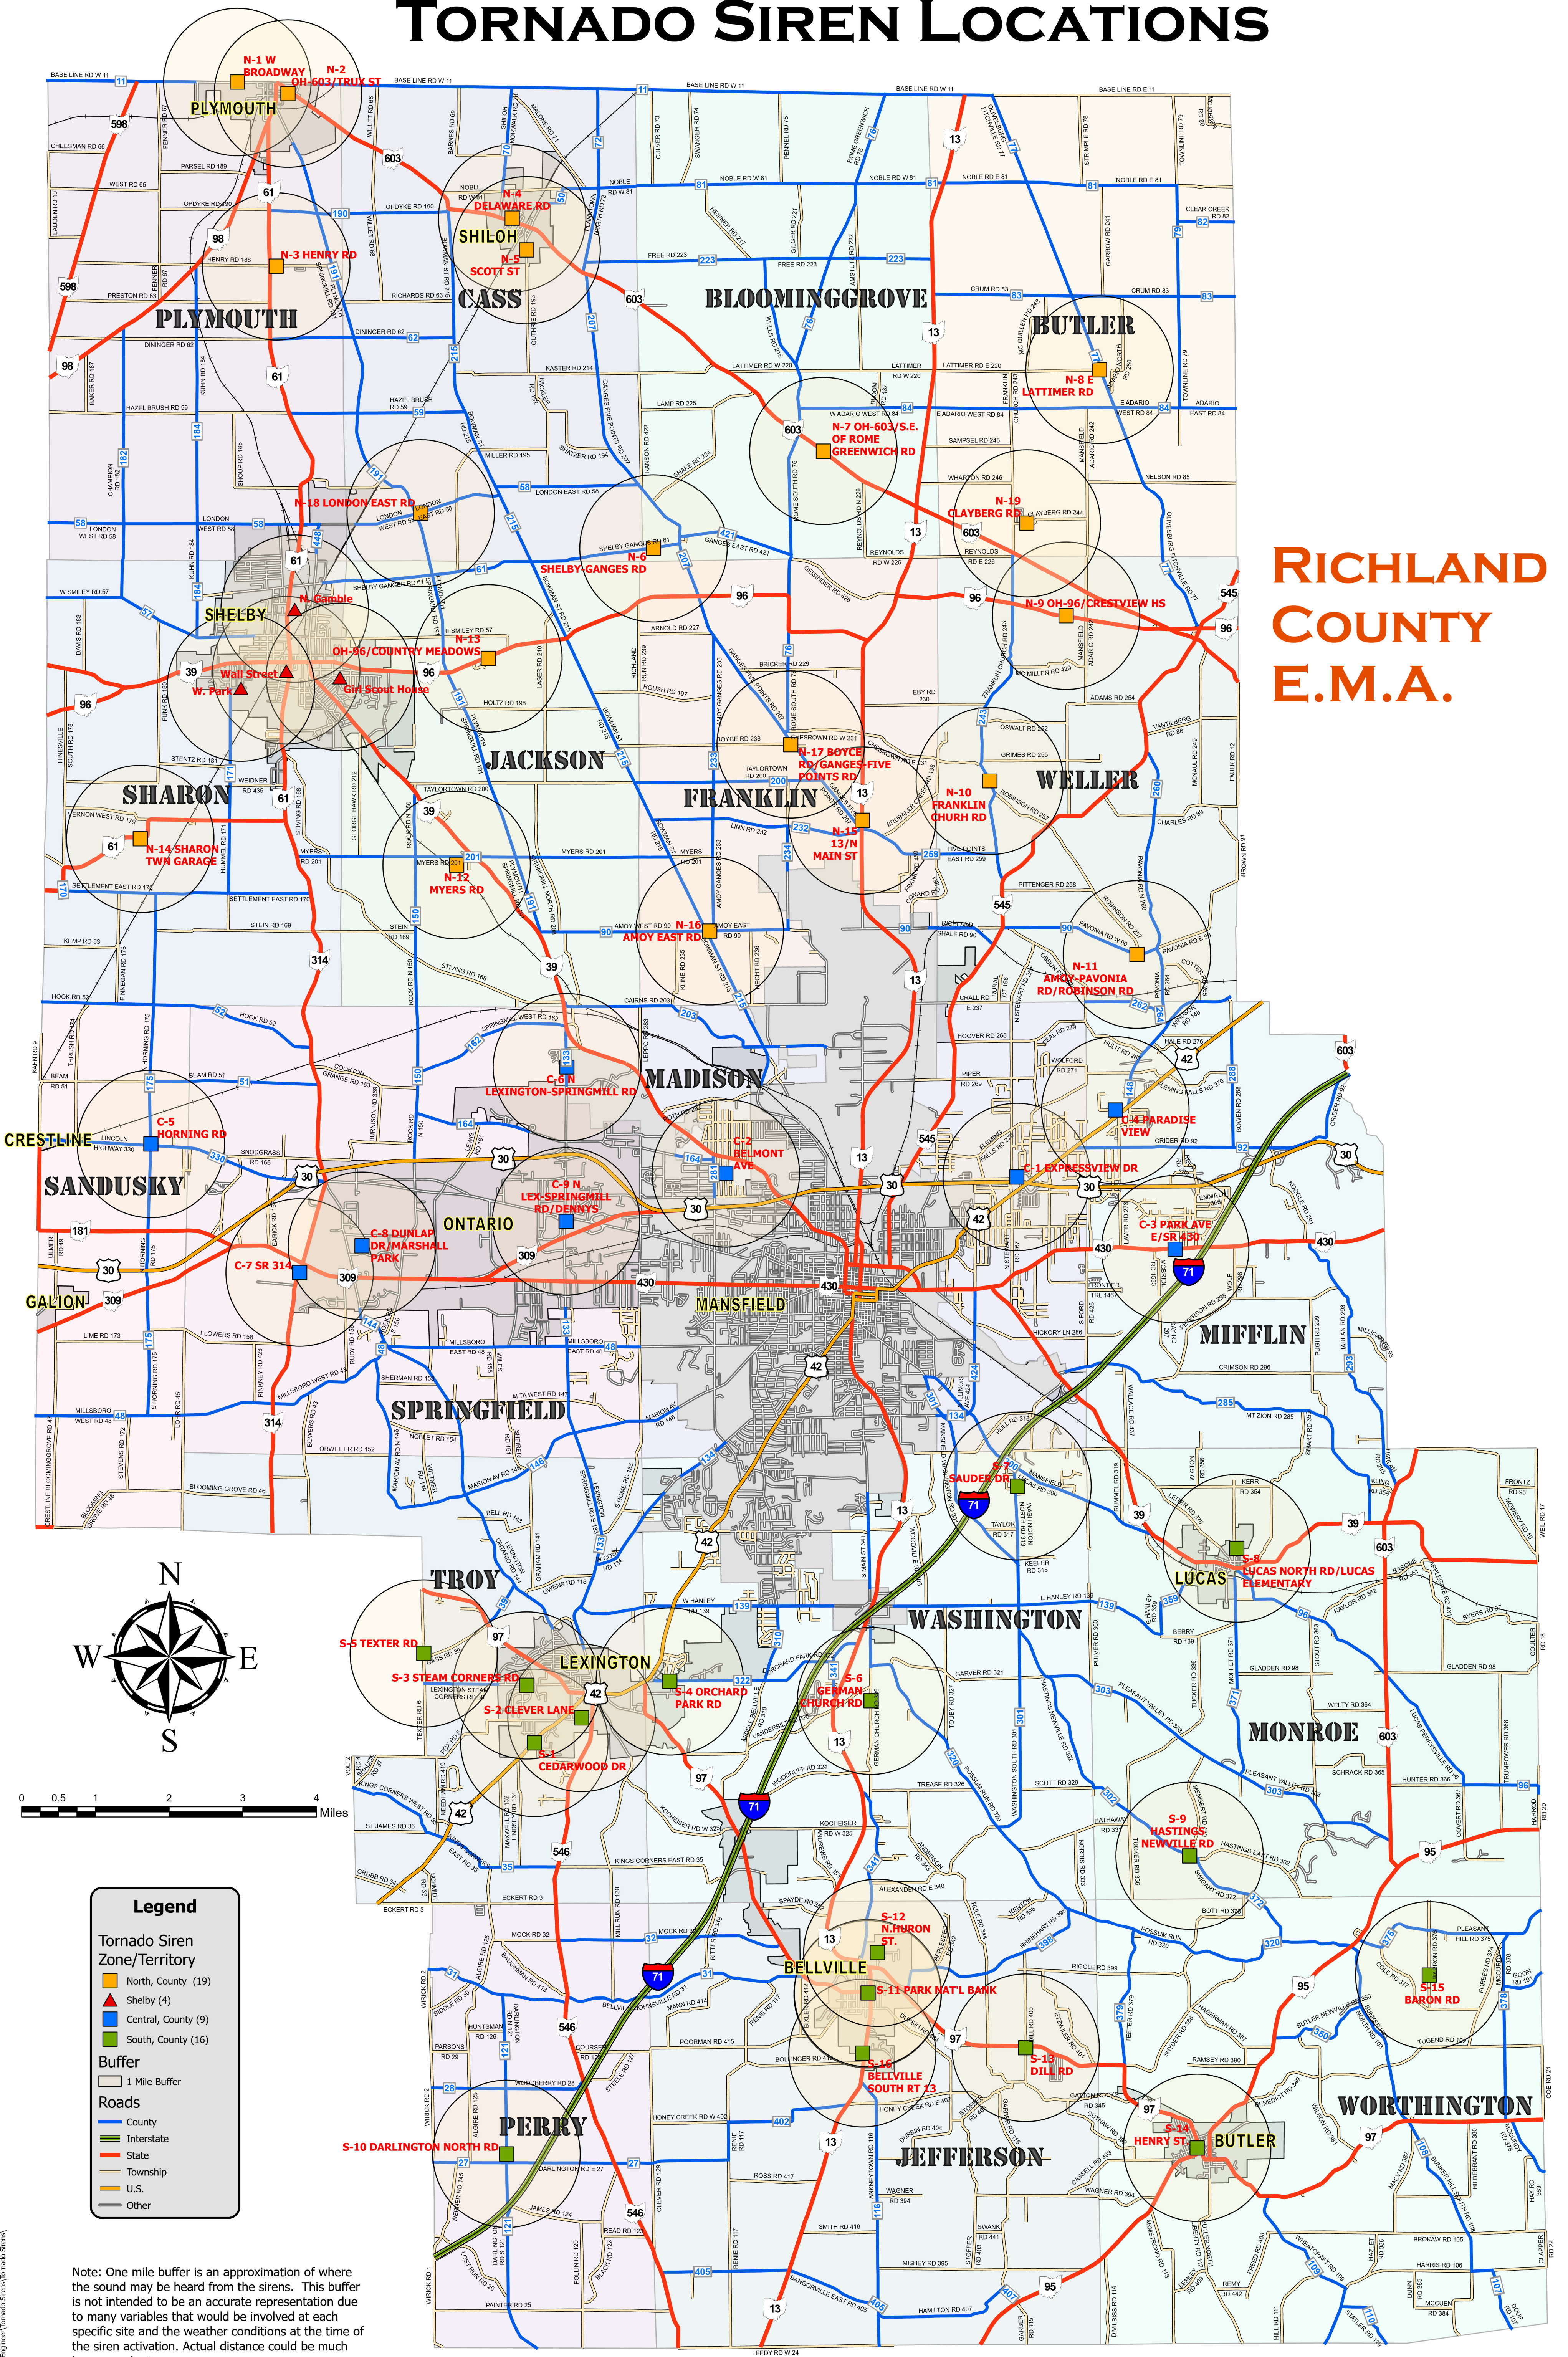

TORNADO SIREN LOCATIONS

RICHLAND COUNTY E.M.A.

Legend

Tornado Siren Zone/Territory

- North, County (19)
- Shelby (4)
- Central, County (9)
- South, County (16)

Buffer

- 1 Mile Buffer

Roads

- County
- Interstate
- State
- Township
- U.S.
- Other

Note: One mile buffer is an approximation of where the sound may be heard from the sirens. This buffer is not intended to be an accurate representation due to many variables that would be involved at each specific site and the weather conditions at the time of the siren activation. Actual distance could be much longer or shorter.